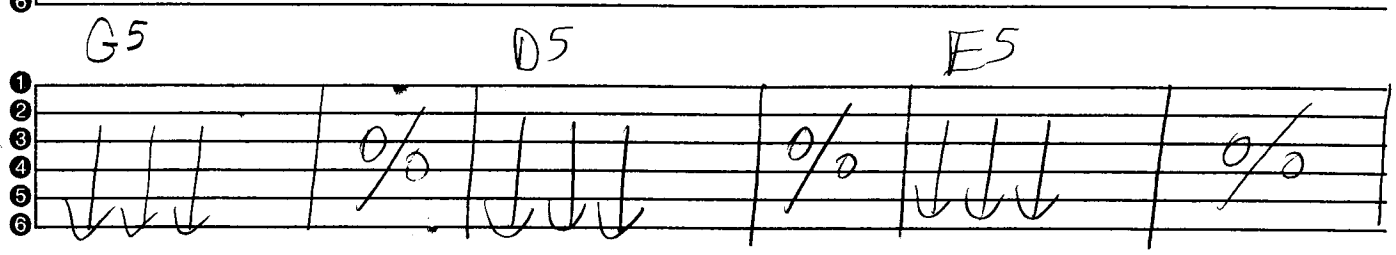

We Didn't Start The Fire

Private Guitar & Bass Instruction
(661) 296-8685

G⁵   D⁵   E⁵   C⁵   A⁵