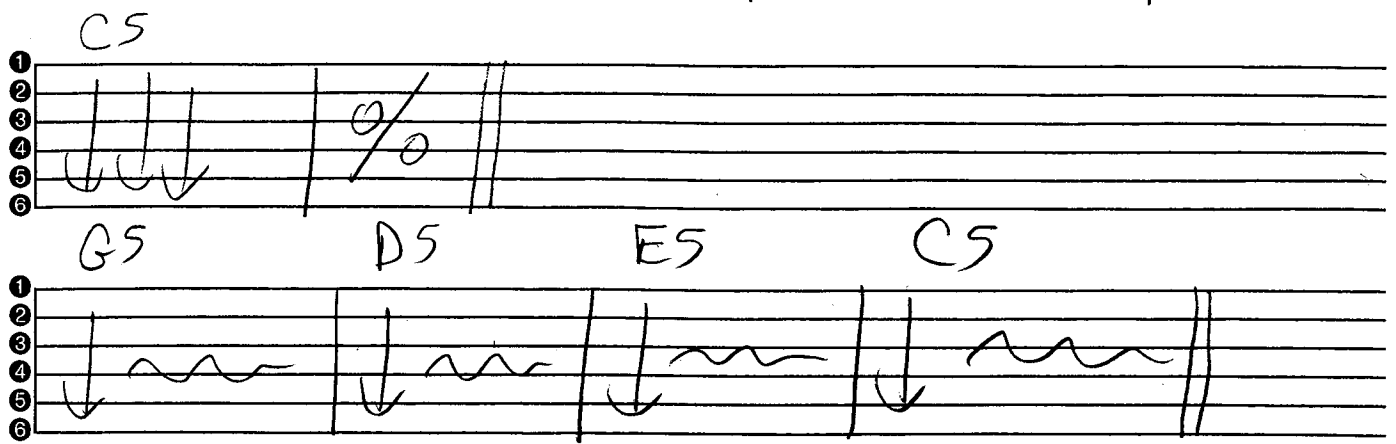

We Didn't Start The Fire

Private Guitar & Bass Instruction
(661) 296-8685

G⁵   D⁵   E⁵   C⁵   A⁵

Fig 2

Fig 3