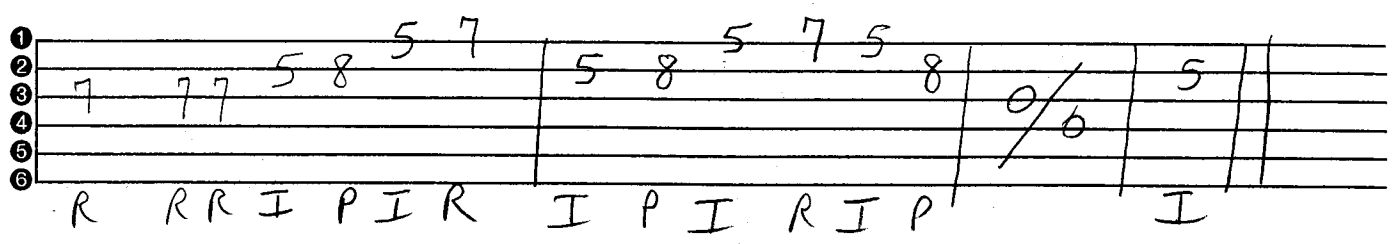

We Didn't Start The Fire

Private Guitar & Bass Instruction
(661) 296-8685

G⁵   D⁵   E⁵   C⁵   A⁵

Fig 1