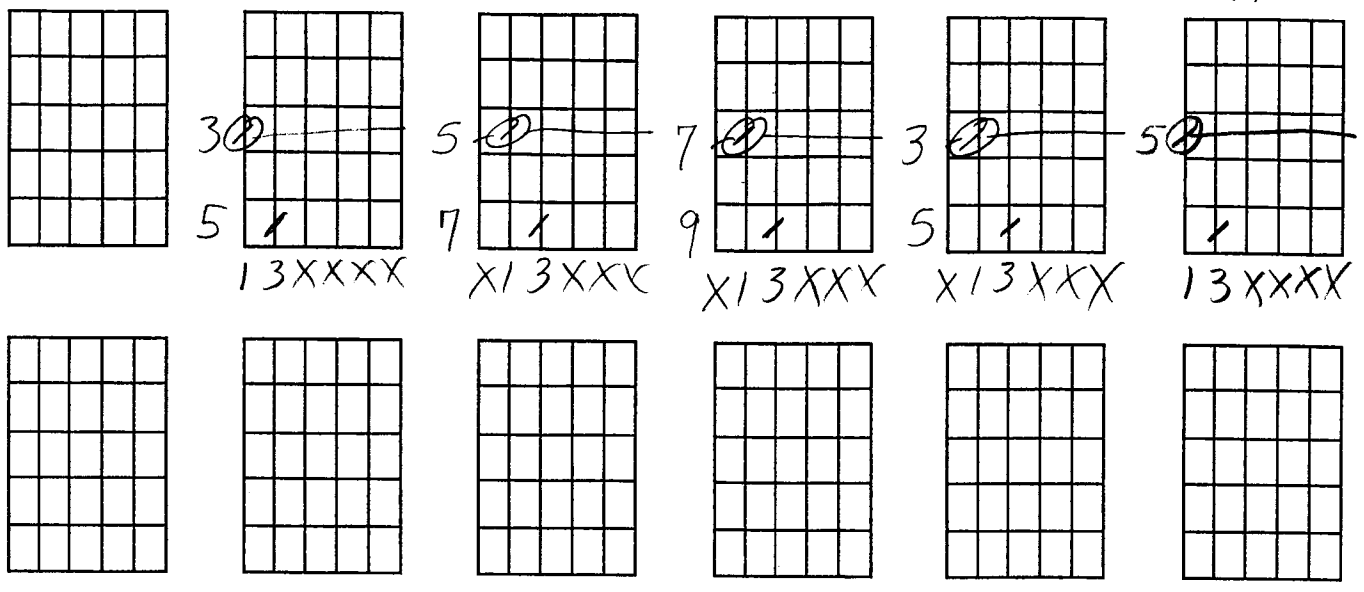

We Didn't Start The Fire

Private Guitar & Bass Instruction
(661) 296-8685

G⁵   D⁵   E⁵   C⁵   A⁵